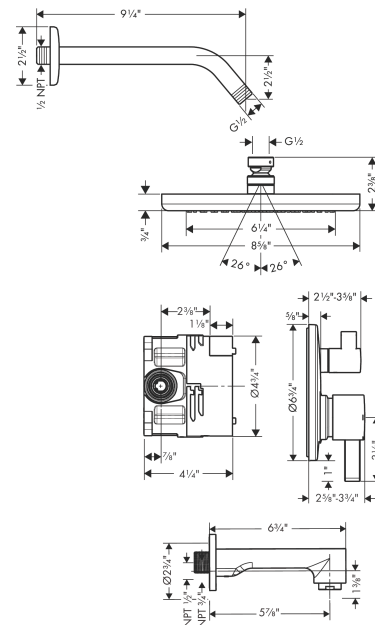

Croma
Pressure Balance Tub/Shower Set with Rough, 2.0 GPM
 Surface: **brushed nickel** Part no. : **04908820**

Description

Features

- Consists of: Showerhead, Showerarm, Pressure Balance Trim, Tub spout, Rough
- Shower head size: 220 mm
- Spray modes: RainAir
- Ball-joint: Showerhead angle adjustable
- Flow: 2.0 GPM (7.6 L/min)

Item details

List Price \$ 1,454.00

Technology

Compliance

Product image

Scale drawing

Croma
Pressure Balance Tub/Shower Set with Rough, 2.0 GPM
 Surface: **brushed nickel** Part no. : **04908820**

Exploded drawing

Year of production: >08/20

Croma
Pressure Balance Tub/Shower Set with Rough, 2.0 GPM
 Surface: **brushed nickel** Part no. : **04908820**

Spare parts list

Year of production: >08/20

Pos.	Description	Part no.	Price	PU
1	base body	01850181	-	1
2	Finish set	04447820	-	1
3	shower arm	04186823	-	1
4	showerhead cpl.	26478821	-	1
5	spout	14413821	-	1