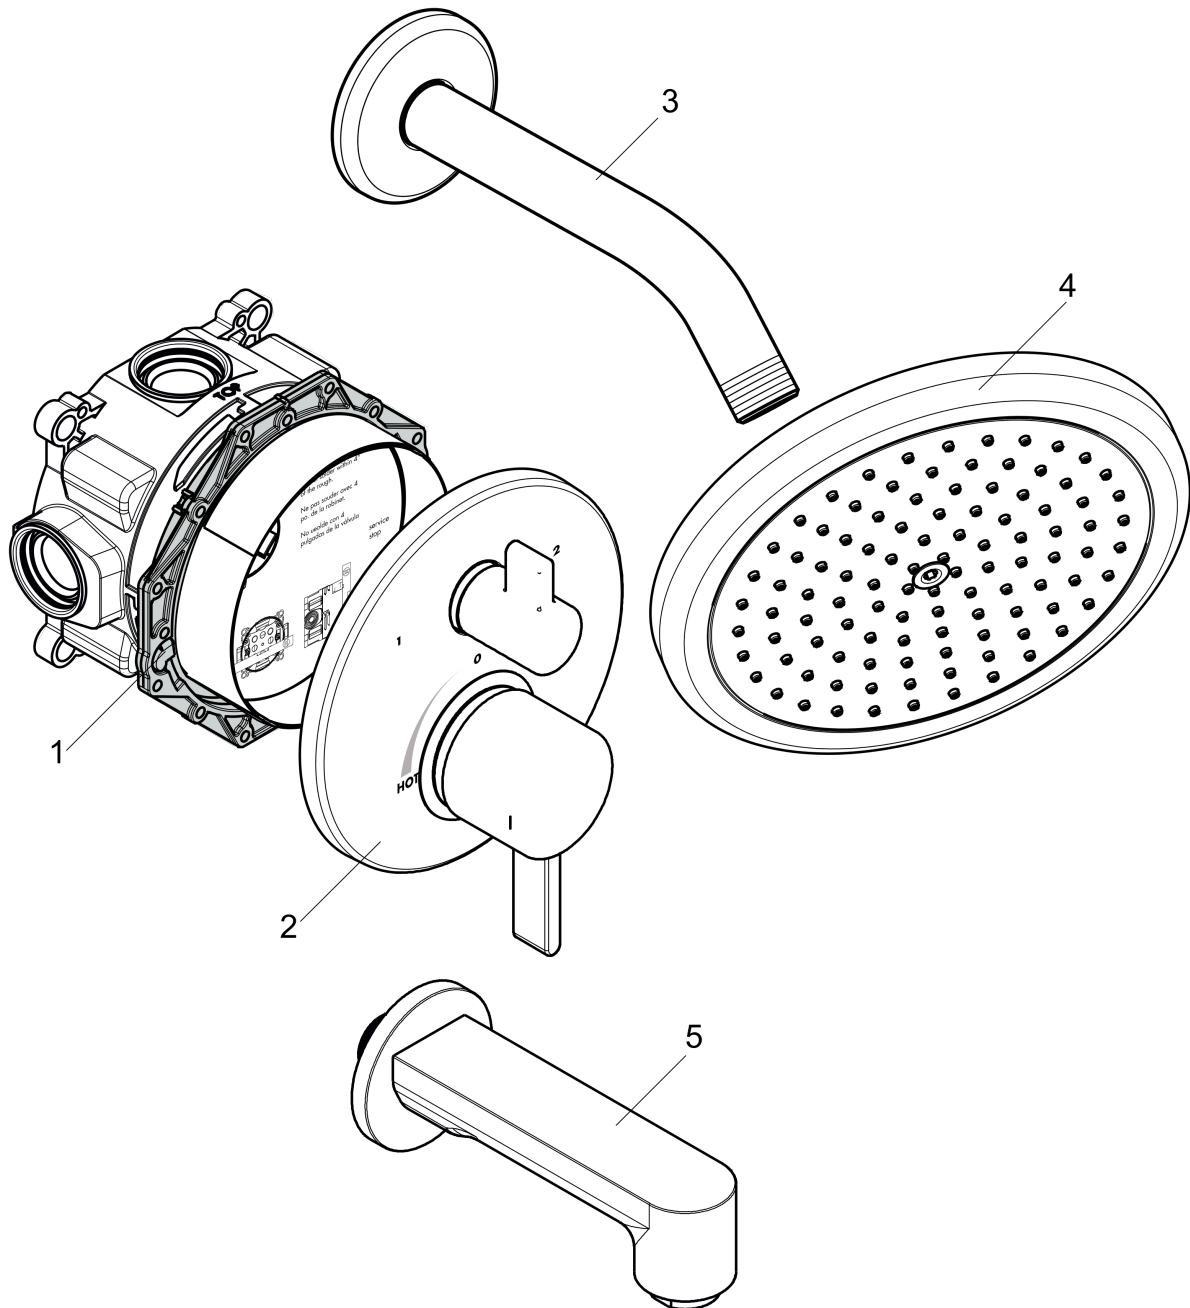

Croma
Pressure Balance Tub/Shower Set with Rough, 2.0 GPM
 Surface: **brushed nickel** Part no. : **04908820**

Description

Features

- Consists of: Showerhead, Showerarm, Pressure Balance Trim, Tub spout, Rough
- Shower head size: 220 mm
- Spray modes: RainAir
- Ball-joint: Showerhead angle adjustable
- Flow: 2.0 GPM (7.6 L/min)

Item details

List Price \$ 1,454.00

Technology

Compliance

Product image

Scale drawing

Croma
Pressure Balance Tub/Shower Set with Rough, 2.0 GPM
 Surface: **brushed nickel** Part no. : **04908820**

Exploded drawing

Year of production: >08/20

Croma
Pressure Balance Tub/Shower Set with Rough, 2.0 GPM
 Surface: **brushed nickel** Part no. : **04908820**

Spare parts list

Year of production: >08/20

Pos.	Description	Part no.	Price	PU
1	base body	01850181	-	1
2	Finish set	04447820	-	1
3	shower arm	04186823	-	1
4	showerhead cpl.	26478821	-	1
5	spout	14413821	-	1